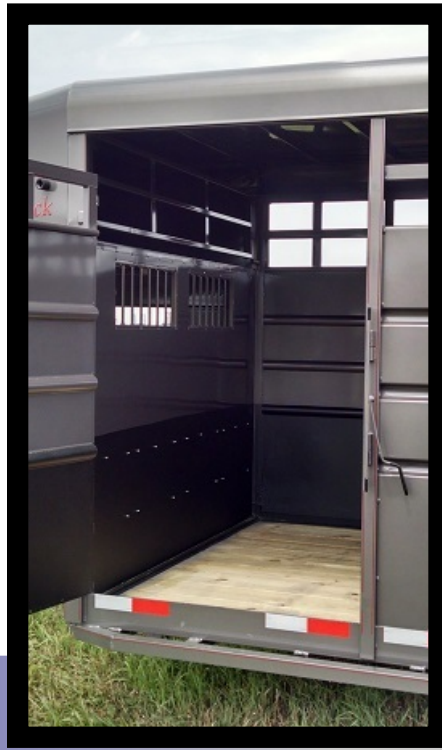

STANDARD STOCK TRAILER

THE HAUL OF FAME

TRAVALONG

By Rafter M Trailers, Inc.
451 Highway 9
Waterville, KS 66548
(785) 363 2552
www.travalong.com

Your Travalong Dealer:

Pictures Shown May Not Be Standard Features

TRAVALONG

**IF QUALITY AND DURABILITY IS WHAT YOU WANT,
TRAVALONG IS WHAT YOU NEED.**

Standard Features

5 Year Warranty

Standard Height: 6'8"

Standard Width: 6'8"

Available Lengths:

- 16' with 2 6,000# axles, 16" Wheels, 10 ply tires
- 20' with 2 7,000# axles, 16" Wheels, 10 ply tires
- 24' with 2 7,000# axles, 16" Wheels, 10 ply tires
- 28' with 3 7,000# axles, 16" Wheels, 10 ply tires
- 32' with 3 7,000# axles, 16" Wheels, 10 ply tires

Spare Tire & Rim

Treated Wood Floor

LED Lights

Torsion Axles with Electric Brakes

Crossmembers and Uprights on 16" Centers

Fold Down Gate at Nose

Sloped & Tapered Nose

Aluminum Treadplate Gravel Guard