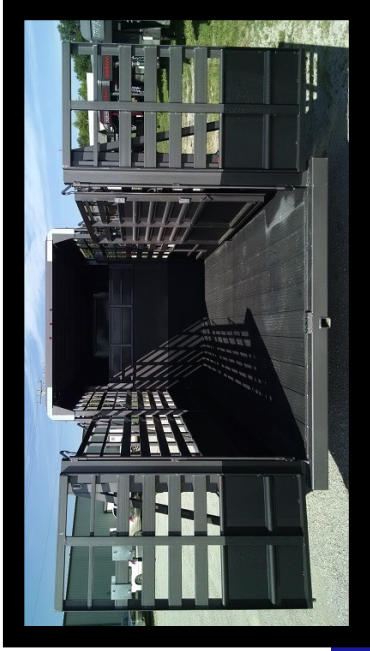

HALF-TOP STOCK TRAILER

STRONG. STEADY. STABLE. COWBOY CAPABLE.

TRAYALONG

By Rafter M Trailers, Inc.
451 Highway 9
Waterville, KS 66548
(785) 363 2552
www.travalong.com

Pictures Shown May Not Be Standard Features

TRAVALONG

**IF QUALITY AND DURABILITY IS WHAT YOU WANT,
TRAVALONG IS WHAT YOU NEED.**

Standard Features

- Height 6'8"
- Width 6'8"
- Fold Down Gate at Nose
- Butterfly Rear Gates
- 24" Ribbed and Rolled Siding with 1" x 3" Tubes
- Escape Door on Passenger Side
- Crossmembers & Uprights on 16" Centers
- Receiver Hitch in Rear Metal Bumper
- Mud Flaps
- Skid Plate
- Aluminum Treadplate Gravel Guard
- Spare Rim & 10 Ply Tire
- Undercoated 20" High Interior
- Undercoated Wheel Wells
- 1 Dome Light in Cargo Area with Outside Mounted Switch

Treated Wood Floor

- Torsion Axles with Electric Brakes
 - 7 Prong Heavy Cord with Junction Box
 - Dropleg Dual Pin Spring Retraction Jack
 - Adjustable 2 5/16" Coupler
 - Rope Loops -- 2 per Side
 - Galvanneal Brush Fenders
 - LED Lights
 - Safety Chains & Hooks
 - Breakaway Battery Box with Charger & Tester
 - Receiver Tube (No Ball) Stored in Front Wall
- Popular Options**
- Walk Through Gate
 - Sliding Center Gate
 - Rubber Floor