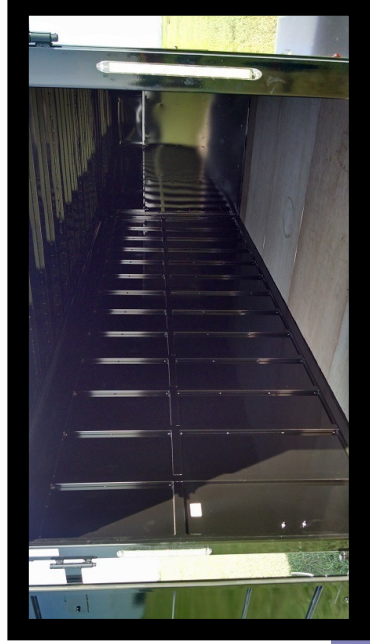

CARGO TRAILER

BUILT FOR PRESENTATION. BUILT FOR PERFORMANCE.

TRAV/ALONG

By Rafter M Trailers, Inc.

451 Highway 9

Waterville, KS 66548

(785) 363 2552

www.travalong.com

Pictures Shown May Not Be Standard Features

TRAV/ALONG

**IF QUALITY AND DURABILITY IS WHAT YOU WANT,
TRAV/ALONG IS WHAT YOU NEED.**

Standard Features

- Height 6'8"
- Width 6'8"
- 36" x 65" P. S. Steel Access Door with Butterfly Latch
- Safety Chains & Hooks
- Breakaway Battery & Maintainer
- Aluminum Treadplate Gravel Guard
- Seams Caulked
- Smooth Outside Siding-Fully Enclosed
- Undercoated Wheel Wells
- Wrap Around 50/50 Double Rear Doors with Cam Lock & Drip Rail

- Floor Crossmembers 16" OC (Avg.)
- Uprights 16" OC (Avg.)
- 1 Dome Light in Cargo area
- Spare Rim & Tire
- Torsion Axles with Electric Brakes
- 7 Pole Plug
- Radial Tires
- LED Lighting
- Rubber Bumper
- Popular Options**
- Rear Ramp Door
- E-Track